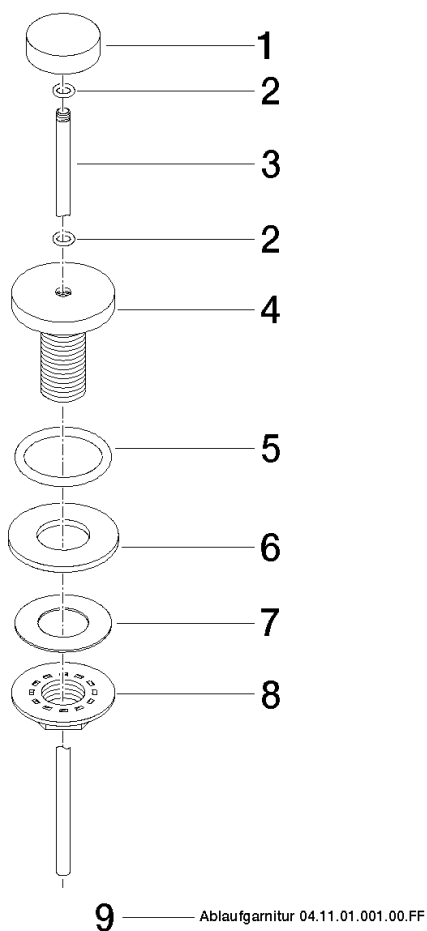

**Basin Waste with knob for deck mounting 1 1/4" - Brushed Platinum**

IMO

10 200 970

Fits: IMO, LULU, MADISON, MEM, TARA,  
CL.1, LISSÉ, VAIA, META, CYO

	Brushed Platinum	10 200 970-06
	Chrome	10 200 970-00
	Platinum	10 200 970-08
	Durabronze (23kt Gold)	10 200 970-09
	Dark Chrome	10 200 970-19
	Light Gold	10 200 970-26
	Brushed Light Gold	10 200 970-27
	Brushed Durabronze (23kt Gold)	10 200 970-28
	Matte Black	10 200 970-33
	Brushed Bronze	10 200 970-42
	Brushed Champagne (22kt Gold)	10 200 970-46
	Champagne (22kt Gold)	10 200 970-47
	Brushed Chrome	10 200 970-93
	Brushed Dark Platinum	10 200 970-99

## Basin Waste with knob for deck mounting 1 1/4" - Brushed Platinum

---

IMO

10 200 970

Only suitable for basins with an overflow.

10 200 970

10 200 970

Parts for other finishes can be found here: [Chrome](#)

### Spare parts list

No.	Item Number	Name	Quantity used	Delivery time
1	09 21 33 001-06	handle	1	10
2	09 14 10 007 90	seal	2	2
3	09 31 09 004-06	pull-rod	1	10
4	09 18 40 022-06	sleeve	1	10
5	09 14 10 095 90	seal	1	2
6	09 14 05 012 90	seal	1	2
7	09 14 40 001 90	seal	1	60
8	09 23 10 010 90	nut	1	2
9	90 11 01 001 00-06	pop-up waste	1	10