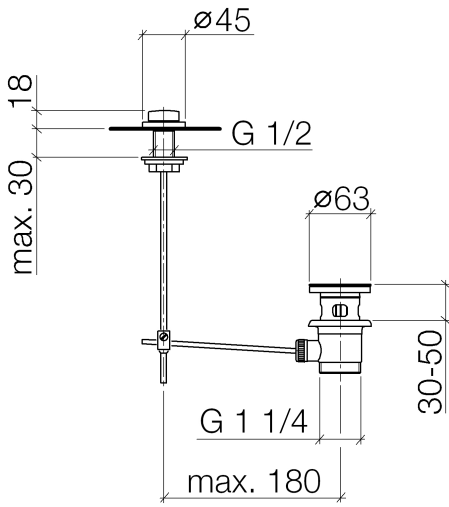

**Basin Waste with knob for deck mounting 1 1/4" - Brushed Platinum**

IMO

10 200 970

Fits: IMO, LULU, MADISON, MEM, TARA,  
CL.1, LISSÉ, VAIA, META, CYO

	Brushed Platinum	10 200 970-06
	Chrome	10 200 970-00
	Platinum	10 200 970-08
	Durabronze (23kt Gold)	10 200 970-09
	Dark Chrome	10 200 970-19
	Light Gold	10 200 970-26
	Brushed Light Gold	10 200 970-27
	Brushed Durabronze (23kt Gold)	10 200 970-28
	Matte Black	10 200 970-33
	Brushed Bronze	10 200 970-42
	Brushed Champagne (22kt Gold)	10 200 970-46
	Champagne (22kt Gold)	10 200 970-47
	Brushed Chrome	10 200 970-93
	Brushed Dark Platinum	10 200 970-99

## Basin Waste with knob for deck mounting 1 1/4" - Brushed Platinum

---

IMO

10 200 970

Only suitable for basins with an overflow.

10 200 970

10 200 970

Parts for other finishes can be found here: [Chrome](#)

### Spare parts list

No.	Item Number	Name	Quantity used	Delivery time
1	09 21 33 001-06	handle	1	10
2	09 14 10 007 90	seal	2	2
3	09 31 09 004-06	pull-rod	1	10
4	09 18 40 022-06	sleeve	1	10
5	09 14 10 095 90	seal	1	2
6	09 14 05 012 90	seal	1	2
7	09 14 40 001 90	seal	1	60
8	09 23 10 010 90	nut	1	2
9	90 11 01 001 00-06	pop-up waste	1	10